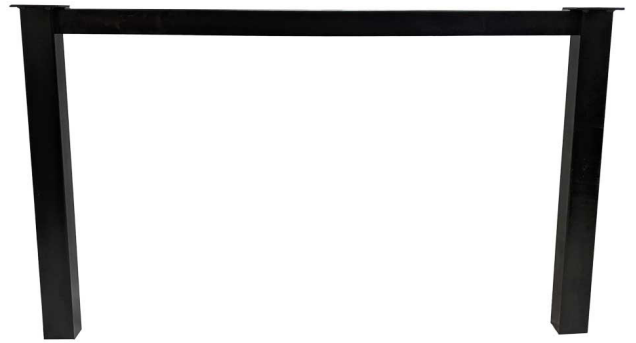

Table/Desk Legs

Black, metal legs can be painted to match any color

Round Leg

Square Leg

N Leg

O Leg

H Leg

X Base